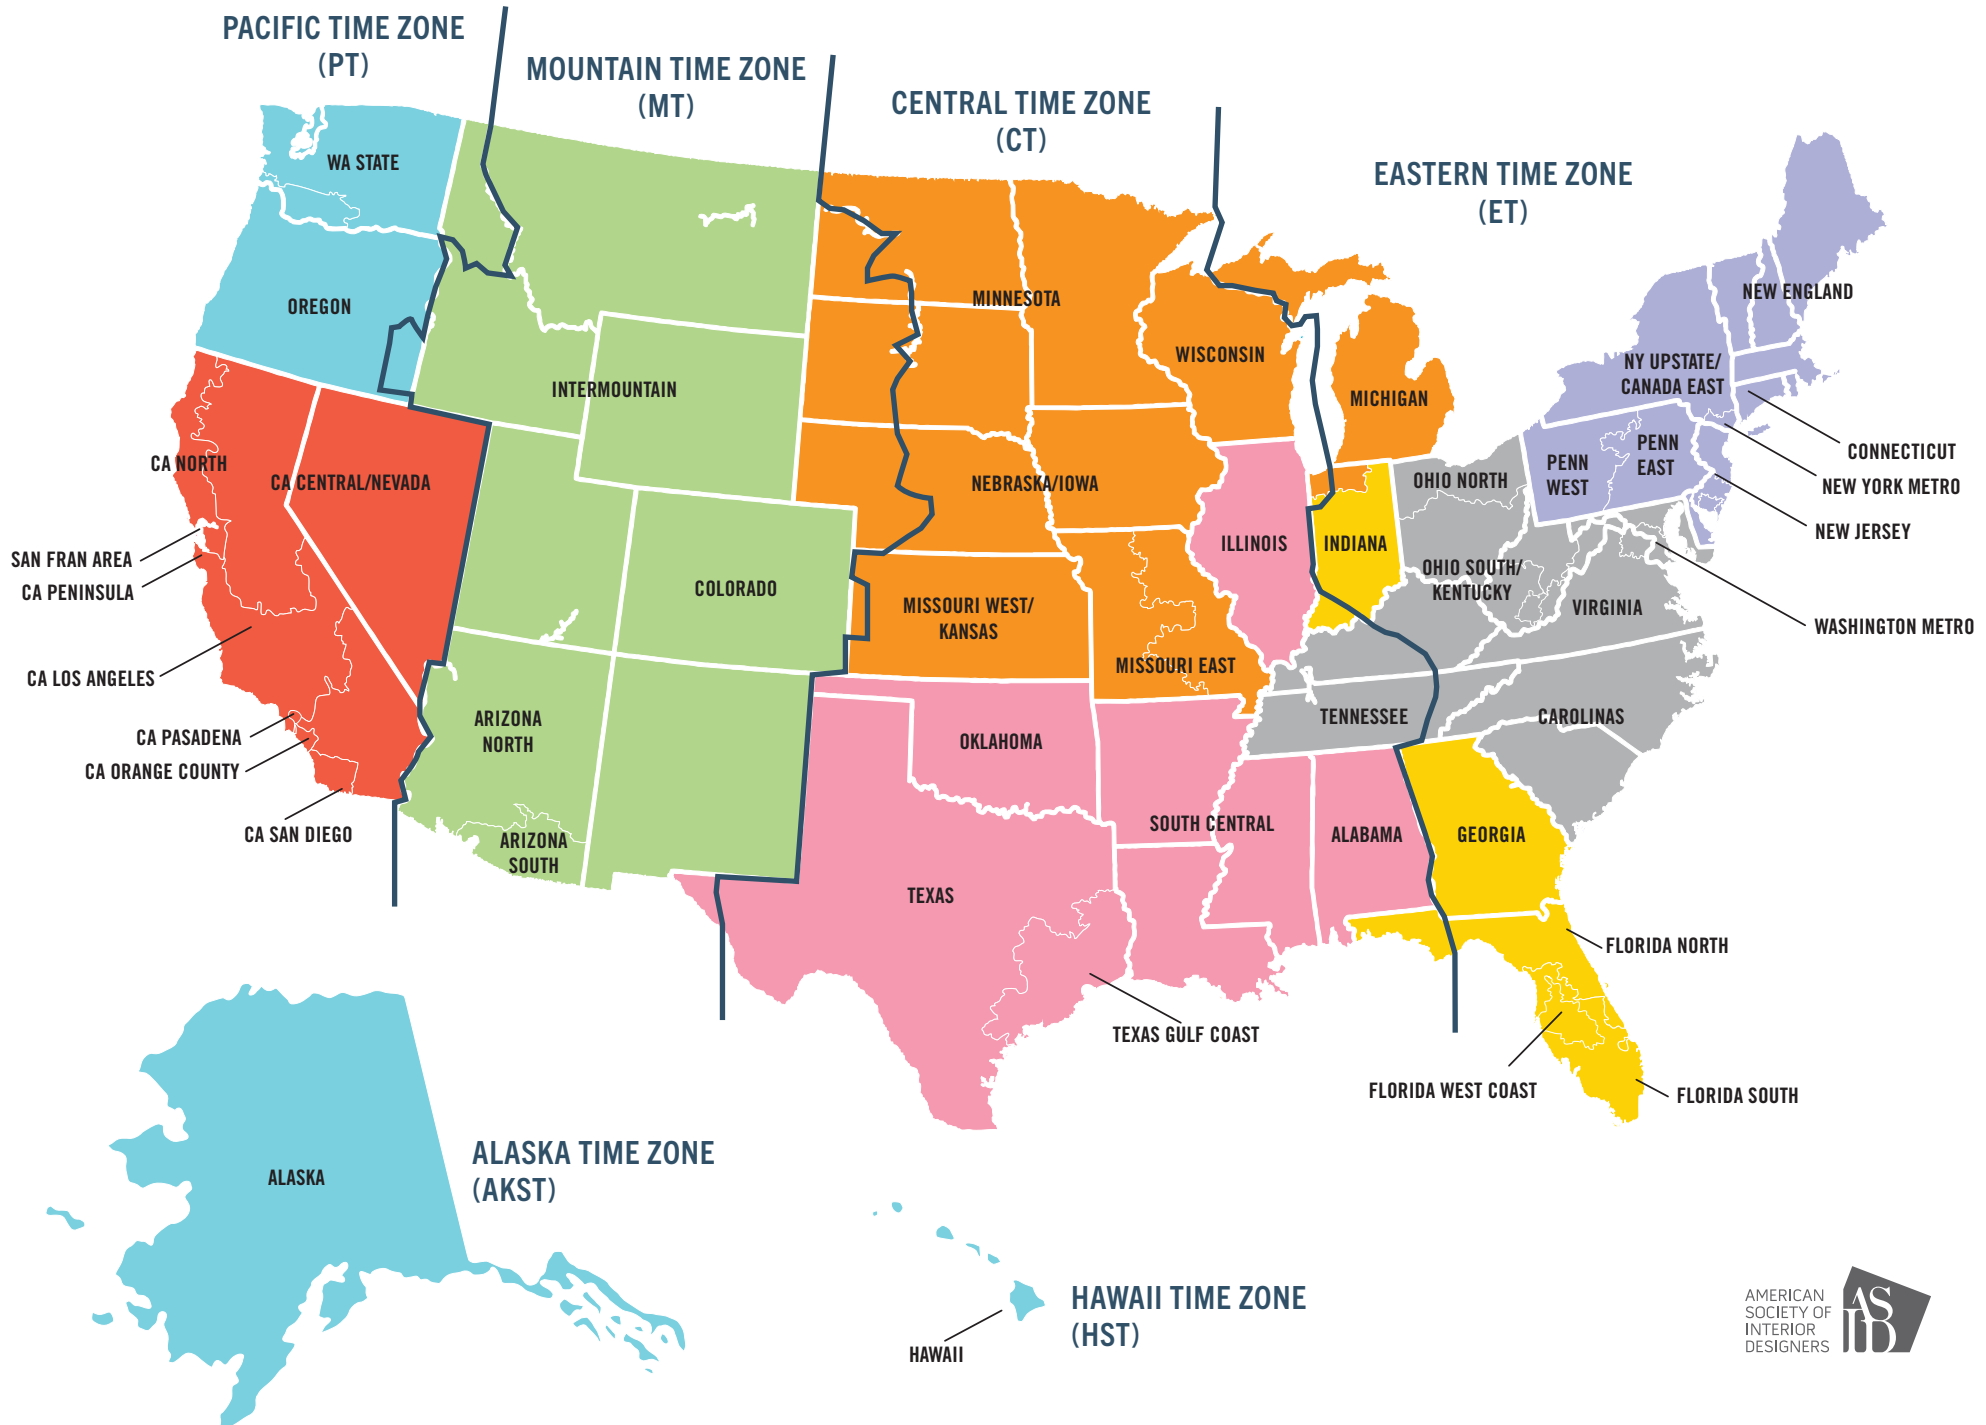

ASID PROFESSIONAL CHAPTERS